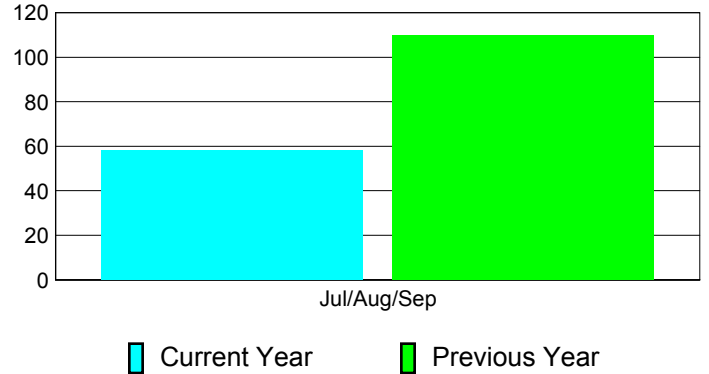

**Membership Results
2012-2013**

**Membership
2011-2012**

Month	Net Memb Goal	Actual New Memb	Actual Dropped Memb	Gain/Loss of Memb	Gain/Loss of Memb
Jul/Aug/Sep	45	69	-11	58	110
Totals	45	69	-11	58	110

Membership Results 2012-2013

Goal, New, Dropped, Gain/Loss

Comparison of Membership Gain/Loss

Current Year Compared to the Previous Year

Gender Comparison 2012-2013

Jul/Aug/Sep

Male Female