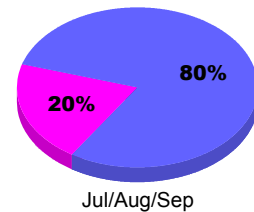

**Membership Results
2012-2013**

**Membership
2011-2012**

Month	Net Memb Goal	Actual New Memb	Actual Dropped Memb	Gain/Loss of Memb	Gain/Loss of Memb
Jul/Aug/Sep	45	69	-11	58	110
Totals	45	69	-11	58	110

Membership Results 2012-2013

Goal, New, Dropped, Gain/Loss

Comparison of Membership Gain/Loss

Current Year Compared to the Previous Year

Gender Comparison 2012-2013

Jul/Aug/Sep

Male Female