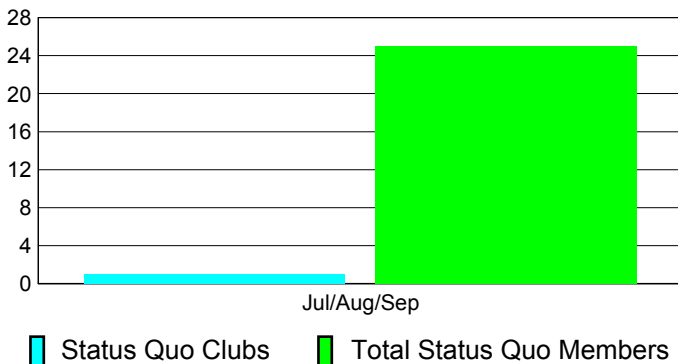

Club Results 2012-2013

Goal, New, Dropped, Gain/Loss

Comparison of Club Gain/Loss

Current Year Compared to the Previous Year

YTD Status Quo Clubs 2012-2013

Status Quo Clubs Compared to Status Quo Members

MEMBERSHIP

**Membership Results
2012-2013**

**Membership
2011-2012**

Month	Net Memb Goal	Actual New Memb	Actual Dropped Memb	Gain/Loss of Memb	Gain/Loss of Memb
Jul/Aug/Sep	45	69	-11	58	110
Totals	45	69	-11	58	110