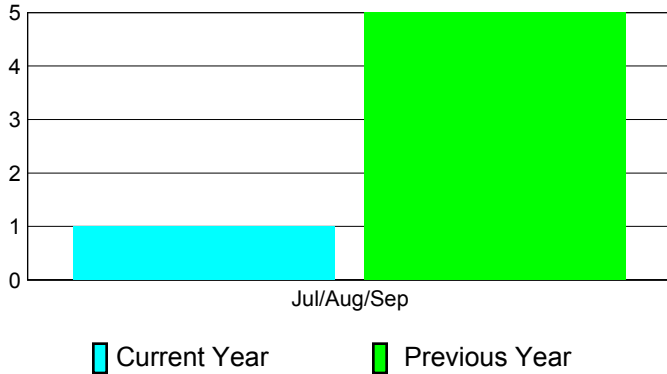

2012-2013 GMT Reports for District (or Undistricted) **District 315B1**

GMT: **SANGEETA JATIA**

Location: **REP OF BANGLADESH**

GMT CA: **6**

CLUBS

**Club Results
2012-2013**

**Clubs
2011-2012**

Month	New Club Goal	Actual New Clubs	Actual Dropped Clubs	Gain/Loss of Clubs	Gain/Loss of Clubs
Jul/Aug/Sep	2	1	0	1	5
Totals	2	1	0	1	5

Club Results 2012-2013

Goal, New, Dropped, Gain/Loss

Comparison of Club Gain/Loss

Current Year Compared to the Previous Year

YTD Status Quo Clubs 2012-2013

Status Quo Clubs Compared to Status Quo Members

MEMBERSHIP