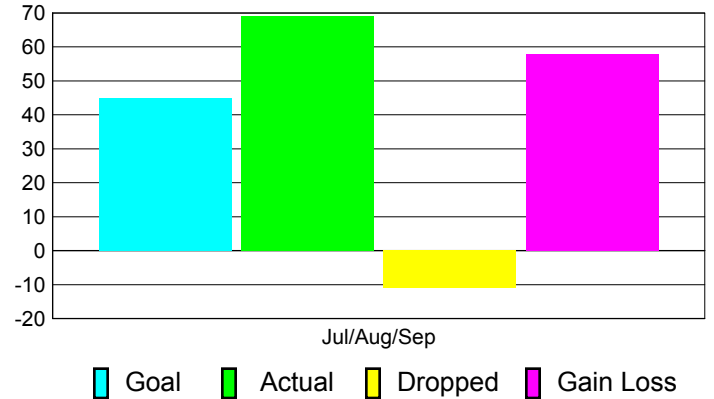

Membership Results 2012-2013

Goal, New, Dropped, Gain/Loss

Comparison of Membership Gain/Loss

Current Year Compared to the Previous Year