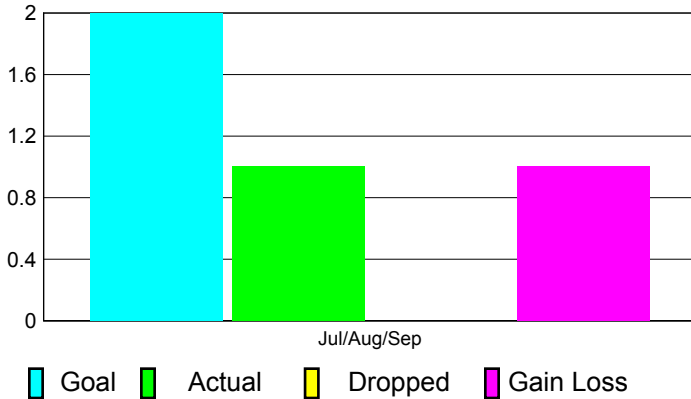

2012-2013 GMT Reports for District (or Undistricted) **District 315B1**

GMT: **SANGEETA JATIA**

Location: **REP OF BANGLADESH**

GMT CA: **6**

CLUBS

**Club Results
2012-2013**

**Clubs
2011-2012**

Month	New Club Goal	Actual New Clubs	Actual Dropped Clubs	Gain/Loss of Clubs	Gain/Loss of Clubs
Jul/Aug/Sep	2	1	0	1	5
Totals	2	1	0	1	5

Club Results 2012-2013

Goal, New, Dropped, Gain/Loss

Comparison of Club Gain/Loss

Current Year Compared to the Previous Year

YTD Status Quo Clubs 2012-2013

Status Quo Clubs Compared to Status Quo Members

MEMBERSHIP